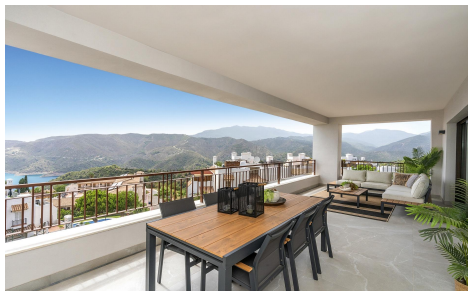

OPS78806J

Penthouse in Istan

€580,000

3

2

108m²

N/A

NEW BUILD RESIDENTIAL COMPLEX IN ISTAN, NEAR MARBELLA... New Build development in the Sierra de las Nieves, close to the Sierra Blanca Country Club resort, in an area of exceptional natural beauty with hundred-year-old forests and panoramic views of Marbella Bay and the great Istán reservoir... The project includes 4 blocks of 3 floors with homes in contemporary "open plan" style but with a rustic appearance that blends into the natural surroundings. Apartments with 2 and 3 bedrooms and penthouses with a solarium, with large terraces, communal pool and gardens with autochthonous plants... The homes are delivered fully equipped with premium brand finishes, ready to move in. They also have an