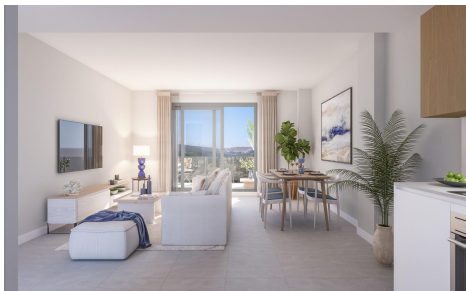

## Apartment in Manilva

€316,000

2

2

118m<sup>2</sup>

26m<sup>2</sup>

NEW BUILD RESIDENTIAL COMPLEX IN LA DUQUESA, MANILVA&#13;&#13;New Build residential complex consists of 60 apartments and penthouses with 2 and 3 bedrooms in La Duquesa golf, Manilva. &#13;The blocks are distributed in ground floor, 2 storeys and penthouse, guaranteeing a variety of housing typologies to suit your needs.&#13;All properties has garage and storage room in the basement.&#13;&#13;Each home stands out for its spacious terraces, providing outdoor spaces ideal for relaxing and enjoying the panoramic views of the golf course that will give you a sense of serenity and wellbeing. &#13;&#13;The communal areas of the project are designed to provide comfort and luxury, with landscaped spaces that will allow you to (Ask for More Details)