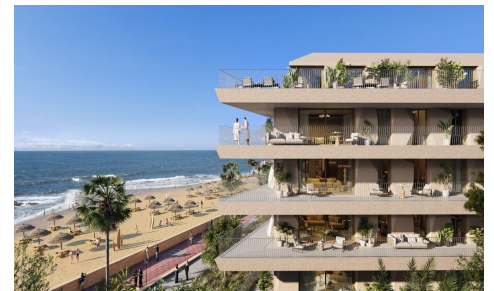

4

3

186m²

N/A

A Mediterranean Balcony in Manilva

Imagine waking up to the sun rising over the sea, with endless Mediterranean views stretching out right from your window. Welcome to an exclusive new beachfront development in Manilva, a rare opportunity where luxury, history, and the ultimate coastal lifestyle merge.

Located next to the historic Duquesa Castle and just minutes from the vibrant Duquesa Marina, this project offers a highly coveted frontline beach location. It perfectly balances the tranquillity of a seaside escape with the world-class leisure, gastronomy, and energy of the Costa del Sol.

Spanning three elegant buildings, the development features 145 premier residences engineered for