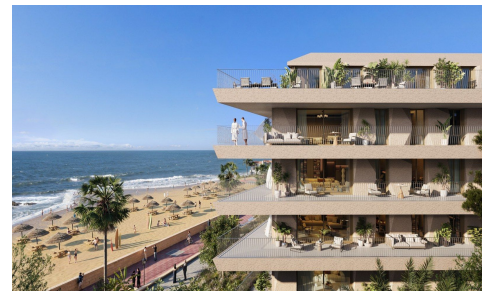

1

1

82m²

N/A

A Mediterranean Balcony in Manilva

Imagine waking up to the sun rising over the sea, with endless Mediterranean views stretching out right from your window. Welcome to an exclusive new beachfront development in Manilva, a rare opportunity where luxury, history, and the ultimate coastal lifestyle merge.

Located next to the historic Duquesa Castle and just minutes from the vibrant Duquesa Marina, this project offers a highly coveted frontline beach location. It perfectly balances the tranquillity of a seaside escape with the world-class leisure, gastronomy, and energy of the Costa del Sol.

Spanning three elegant buildings, the development features 145 premier residences engineered for