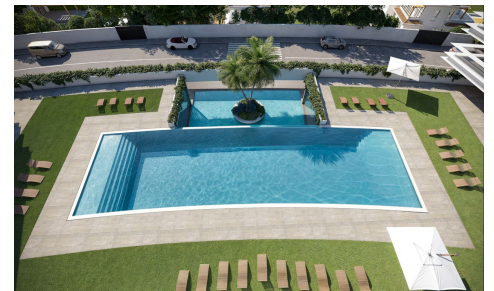

2

2

66m²

37m²

Elevate Your Coastal Story: Ultra-Modern Living on the Costa del Sol

Forget everything you know about standard coastal developments. Nestled in a privileged enclave of Manilva, Málaga, this exclusive residential masterpiece blends striking contemporary architecture with the effortless, sun-drenched lifestyle of Southern Spain. Composed of two striking, crescent-shaped buildings, the boutique development delivers sixty-four exceptional 2 and 3 bedroom residences engineered for year-round luxury.

Inside, light-filled spaces transition seamlessly into expansive panoramic terraces showcasing sweeping mountain and sea views. The ground floor residences boast private gardens and their