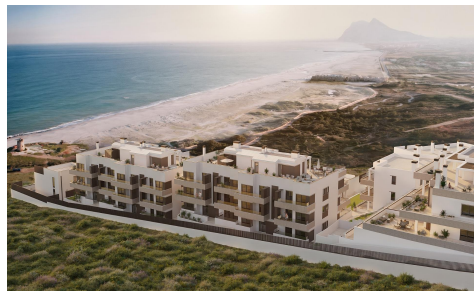

OPS65315Y

Apartment in La Linea De La Concepcion €395,000

2

2

85m²

N/A

Luxury Beachfront Apartments and Townhouses in Torrenueva, La Línea de la Concepción, Cádiz; Exclusive First Line Beachfront Residences on the Costa del Sol; Discover a unique beachfront residential development in Torrenueva, one of the most unspoiled coastal locations in Southern Spain. Situated next to La Alcaidesa and only minutes from Sotogrande and Gibraltar, this exceptional new resort offers an exclusive collection of 118 contemporary residences just 50 meters from the beach. Surrounded by nature and open sea views, this private coastal sanctuary perfectly combines luxury, tranquility and Mediterranean living. With direct beach access, elegant architecture and premium resort style amenities, this development offers an