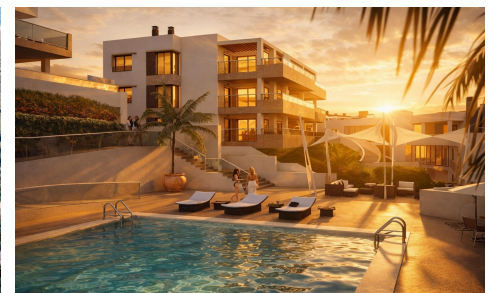

OPS47172L

Apartment in La Linea De La Concepcion

€310,000

1

1

67m²

N/A

Luxury Beachfront Apartments and Townhouses in Torrenueva, La Línea de la Concepción, Cádiz; Exclusive First Line Beachfront Residences on the Costa del Sol; Discover a unique beachfront residential development in Torrenueva, one of the most unspoiled coastal locations in Southern Spain. Situated next to La Alcaidesa and only minutes from Sotogrande and Gibraltar, this exceptional new resort offers an exclusive collection of 118 contemporary residences just 50 meters from the beach. Surrounded by nature and open sea views, this private coastal sanctuary perfectly combines luxury, tranquility and Mediterranean living. With direct beach access, elegant architecture and premium resort style amenities, this development offers an