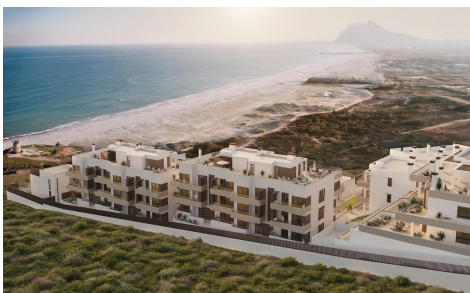

OPS47172L

Apartment in La Linea De La Concepcion

€310,000

1

1

67m²

N/A

Luxury Beachfront Apartments and Townhouses in Torrenueva, La Línea de la Concepción, Cádiz; Exclusive First Line Beachfront Residences on the Costa del Sol; Discover a unique beachfront residential development in Torrenueva, one of the most unspoiled coastal locations in Southern Spain. Situated next to La Alcaidesa and only minutes from Sotogrande and Gibraltar, this exceptional new resort offers an exclusive collection of 118 contemporary residences just 50 meters from the beach. Surrounded by nature and open sea views, this private coastal sanctuary perfectly combines luxury, tranquility and Mediterranean living. With direct beach access, elegant architecture and premium resort style amenities, this development offers an