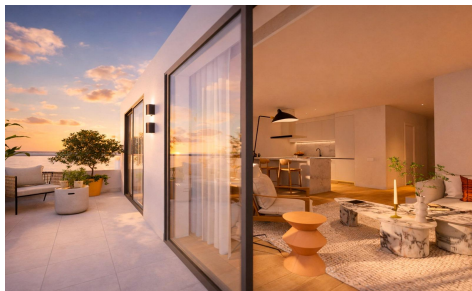

# Penthouse in La Linea De La Concepcion

€599,000

3

2

120m<sup>2</sup>

N/A

Luxury Beachfront Apartments and Townhouses in Torrenueva, La Línea de la Concepción, Cádiz; Exclusive First Line Beachfront Residences on the Costa del Sol; Discover a unique beachfront residential development in Torrenueva, one of the most unspoiled coastal locations in Southern Spain. Situated next to La Alcaidesa and only minutes from Sotogrande and Gibraltar, this exceptional new resort offers an exclusive collection of 118 contemporary residences just 50 meters from the beach. Surrounded by nature and open sea views, this private coastal sanctuary perfectly combines luxury, tranquility and Mediterranean living. With direct beach access, elegant architecture and premium resort style amenities, this development offers an