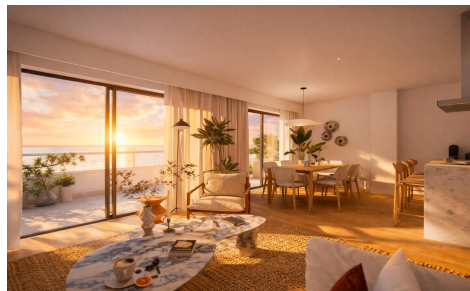

# Penthouse in La Linea De La Concepcion

€599,000

3

2

120m<sup>2</sup>

N/A

Luxury Beachfront Apartments and Townhouses in Torrenueva, La Línea de la Concepción, Cádiz; Exclusive First Line Beachfront Residences on the Costa del Sol; Discover a unique beachfront residential development in Torrenueva, one of the most unspoiled coastal locations in Southern Spain. Situated next to La Alcaidesa and only minutes from Sotogrande and Gibraltar, this exceptional new resort offers an exclusive collection of 118 contemporary residences just 50 meters from the beach. Surrounded by nature and open sea views, this private coastal sanctuary perfectly combines luxury, tranquility and Mediterranean living. With direct beach access, elegant architecture and premium resort style amenities, this development offers an