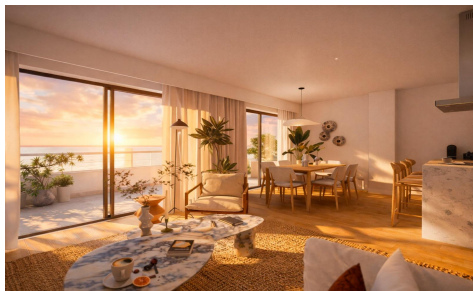

OPS23848H

Penthouse in La Linea De La Concepcion €500,000

2

2

74m²

N/A

Luxury Beachfront Apartments and Townhouses in Torrenueva, La Línea de la Concepción, Cádiz; Exclusive First Line Beachfront Residences on the Costa del Sol; Discover a unique beachfront residential development in Torrenueva, one of the most unspoiled coastal locations in Southern Spain. Situated next to La Alcaidesa and only minutes from Sotogrande and Gibraltar, this exceptional new resort offers an exclusive collection of 118 contemporary residences just 50 meters from the beach. Surrounded by nature and open sea views, this private coastal sanctuary perfectly combines luxury, tranquility and Mediterranean living. With direct beach access, elegant architecture and premium resort style amenities, this development offers an