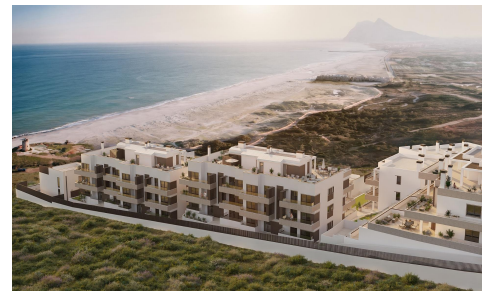

OPS23848H

Penthouse in La Linea De La Concepcion €500,000

2

2

74m²

N/A

Luxury Beachfront Apartments and Townhouses in Torrenueva, La Línea de la Concepción, Cádiz; Exclusive First Line Beachfront Residences on the Costa del Sol; Discover a unique beachfront residential development in Torrenueva, one of the most unspoiled coastal locations in Southern Spain. Situated next to La Alcaidesa and only minutes from Sotogrande and Gibraltar, this exceptional new resort offers an exclusive collection of 118 contemporary residences just 50 meters from the beach. Surrounded by nature and open sea views, this private coastal sanctuary perfectly combines luxury, tranquility and Mediterranean living. With direct beach access, elegant architecture and premium resort style amenities, this development offers an