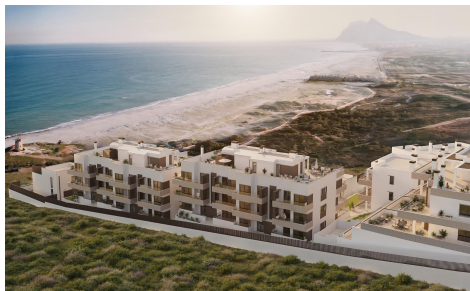

OPS53642W

Apartment in La Linea De La Concepcion

€430,000

3

2

96m²

N/A

Luxury Beachfront Apartments and Townhouses in Torrenueva, La Línea de la Concepción, Cádiz; Exclusive First Line Beachfront Residences on the Costa del Sol; Discover a unique beachfront residential development in Torrenueva, one of the most unspoiled coastal locations in Southern Spain. Situated next to La Alcaidesa and only minutes from Sotogrande and Gibraltar, this exceptional new resort offers an exclusive collection of 118 contemporary residences just 50 meters from the beach. Surrounded by nature and open sea views, this private coastal sanctuary perfectly combines luxury, tranquility and Mediterranean living. With direct beach access, elegant architecture and premium resort style amenities, this development offers an