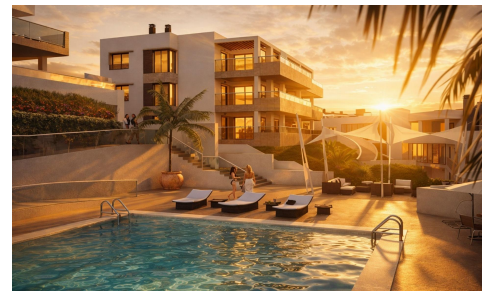

OPS53642W

Apartment in La Linea De La Concepcion

€430,000

3

2

96m²

N/A

Luxury Beachfront Apartments and Townhouses in Torrenueva, La Línea de la Concepción, Cádiz; Exclusive First Line Beachfront Residences on the Costa del Sol; Discover a unique beachfront residential development in Torrenueva, one of the most unspoiled coastal locations in Southern Spain. Situated next to La Alcaidesa and only minutes from Sotogrande and Gibraltar, this exceptional new resort offers an exclusive collection of 118 contemporary residences just 50 meters from the beach. Surrounded by nature and open sea views, this private coastal sanctuary perfectly combines luxury, tranquility and Mediterranean living. With direct beach access, elegant architecture and premium resort style amenities, this development offers an