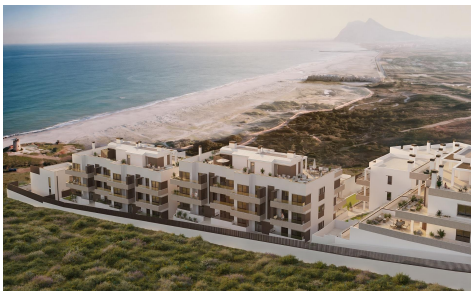

OPS42320R

Apartment in La Linea De La Concepcion

€440,000

2

2

76m²

N/A

Luxury Beachfront Apartments and Townhouses in Torrenueva, La Línea de la Concepción, Cádiz; Exclusive First Line Beachfront Residences on the Costa del Sol; Discover a unique beachfront residential development in Torrenueva, one of the most unspoiled coastal locations in Southern Spain. Situated next to La Alcaidesa and only minutes from Sotogrande and Gibraltar, this exceptional new resort offers an exclusive collection of 118 contemporary residences just 50 meters from the beach. Surrounded by nature and open sea views, this private coastal sanctuary perfectly combines luxury, tranquility and Mediterranean living. With direct beach access, elegant architecture and premium resort style amenities, this development offers an