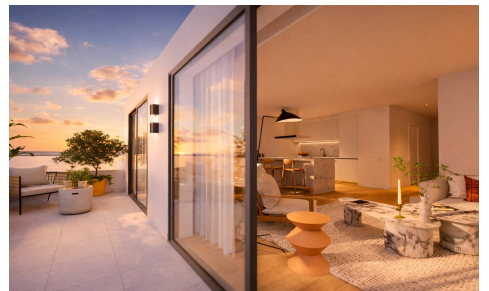

OPS27298K

Town House in La Linea De La Concepcion €932,000

2

2

206m²

14m²

Luxury Beachfront Apartments and Townhouses in Torrenueva, La Línea de la Concepción, Cádiz; Exclusive First Line Beachfront Residences on the Costa del Sol; Discover a unique beachfront residential development in Torrenueva, one of the most unspoiled coastal locations in Southern Spain. Situated next to La Alcaidesa and only minutes from Sotogrande and Gibraltar, this exceptional new resort offers an exclusive collection of 118 contemporary residences just 50 meters from the beach. Surrounded by nature and open sea views, this private coastal sanctuary perfectly combines luxury, tranquility and Mediterranean living. With direct beach access, elegant architecture and premium resort style amenities, this development offers an