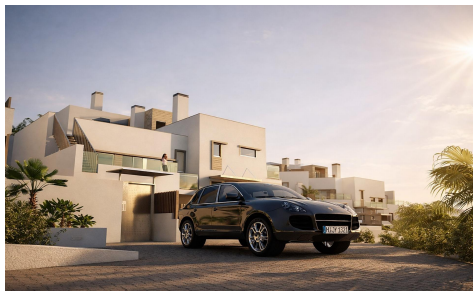

OPS27298K

Town House in La Linea De La Concepcion €932,000

2

2

206m²

14m²

Luxury Beachfront Apartments and Townhouses in Torrenueva, La Línea de la Concepción, Cádiz; Exclusive First Line Beachfront Residences on the Costa del Sol; Discover a unique beachfront residential development in Torrenueva, one of the most unspoiled coastal locations in Southern Spain. Situated next to La Alcaidesa and only minutes from Sotogrande and Gibraltar, this exceptional new resort offers an exclusive collection of 118 contemporary residences just 50 meters from the beach. Surrounded by nature and open sea views, this private coastal sanctuary perfectly combines luxury, tranquility and Mediterranean living. With direct beach access, elegant architecture and premium resort style amenities, this development offers an